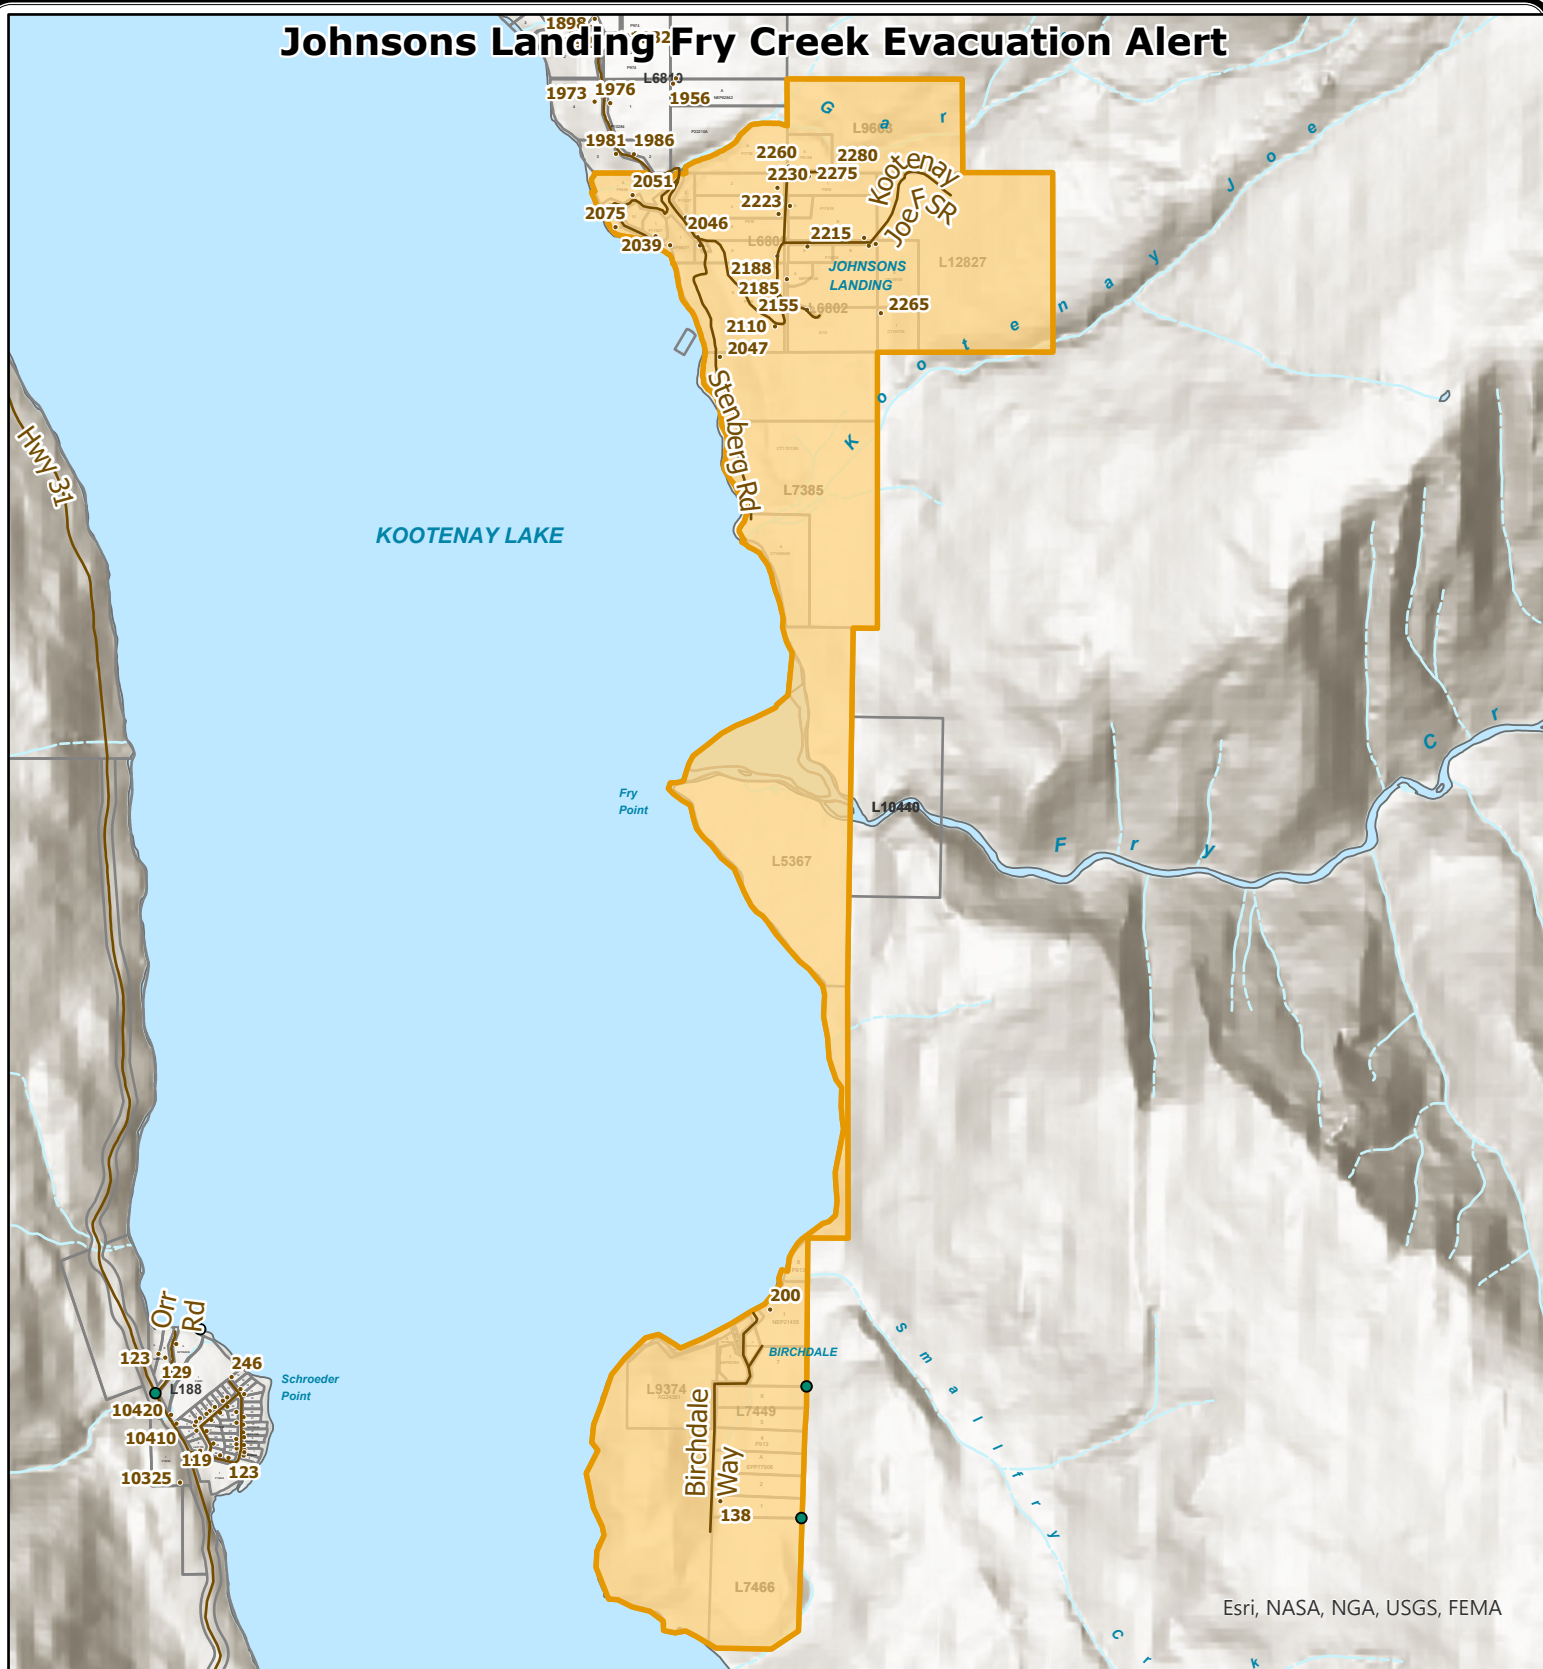

Johnsons Landing Fry Creek Evacuation Alert

Esri, NASA, NGA, USGS, FEMA

REGIONAL DISTRICT OF CENTRAL KOOTENAY
 Box 590, 202 Lakeside Drive,
 Nelson, BC V1L 5R4
 Phone: 1-800-268-7325 www.rdck.bc.ca
 maps@rdck.bc.ca

Johnsons Landing Fry Creek Evacuation Alert

- Road/Street
- Evacuation Alert

Map Scale:

1:20,445

Date: Friday, September 9, 2022

The mapping information shown are approximate representations and should only be used for reference purposes. The Regional District of Central Kootenay is not responsible for any errors or omissions on this map.